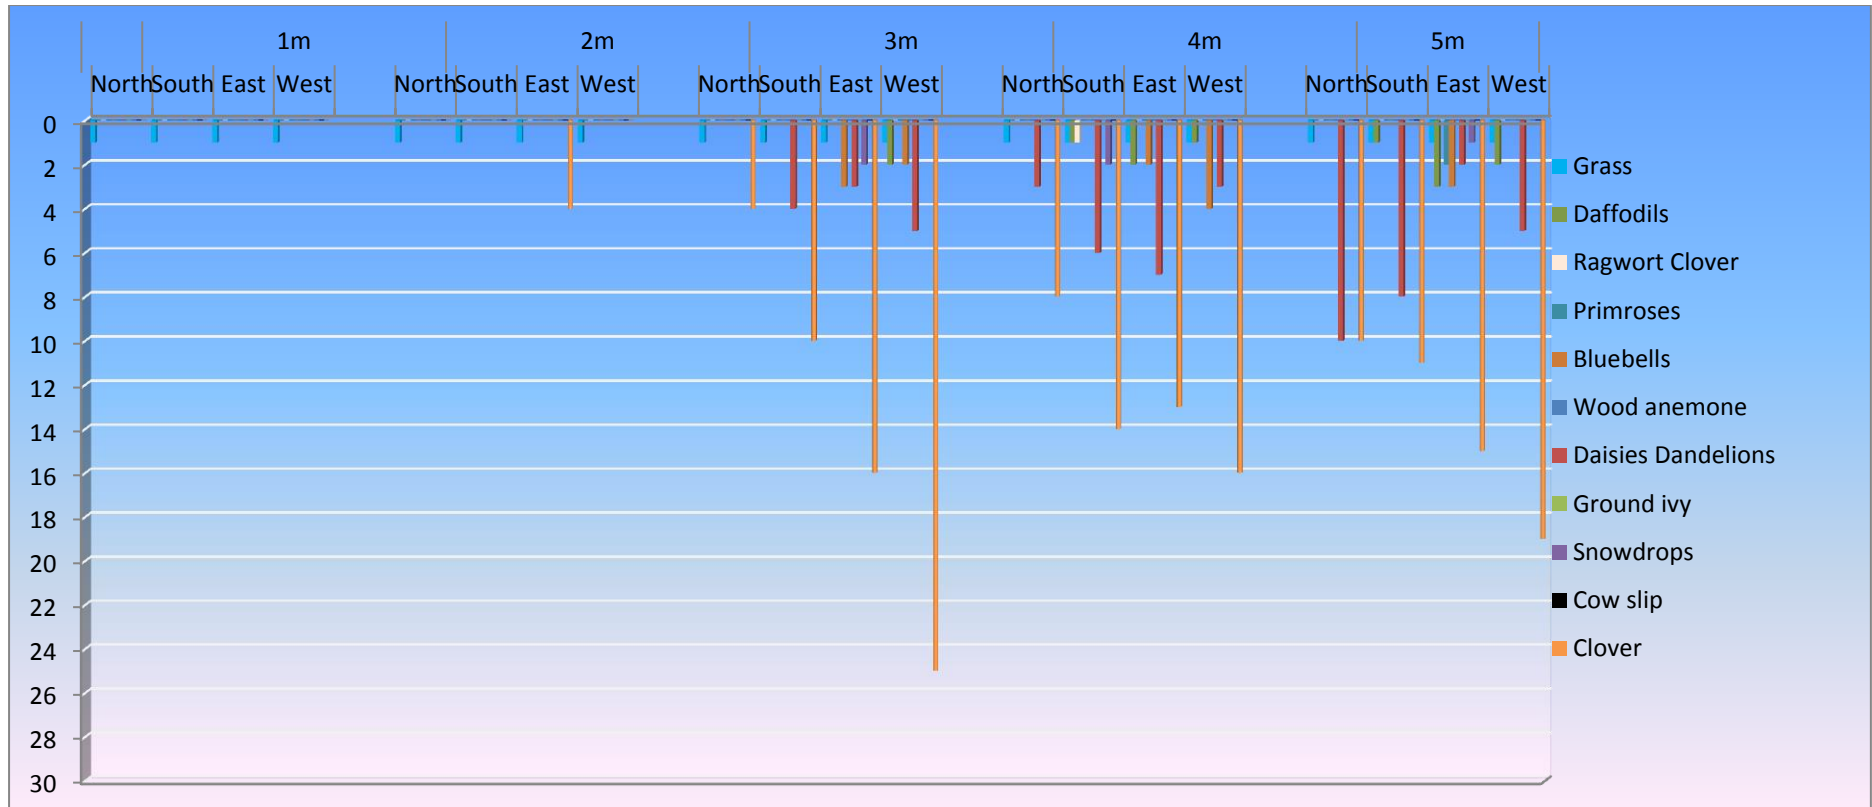

Species Located under *Fagus Sylvatica*

Species located under *Ailanthus altissima*